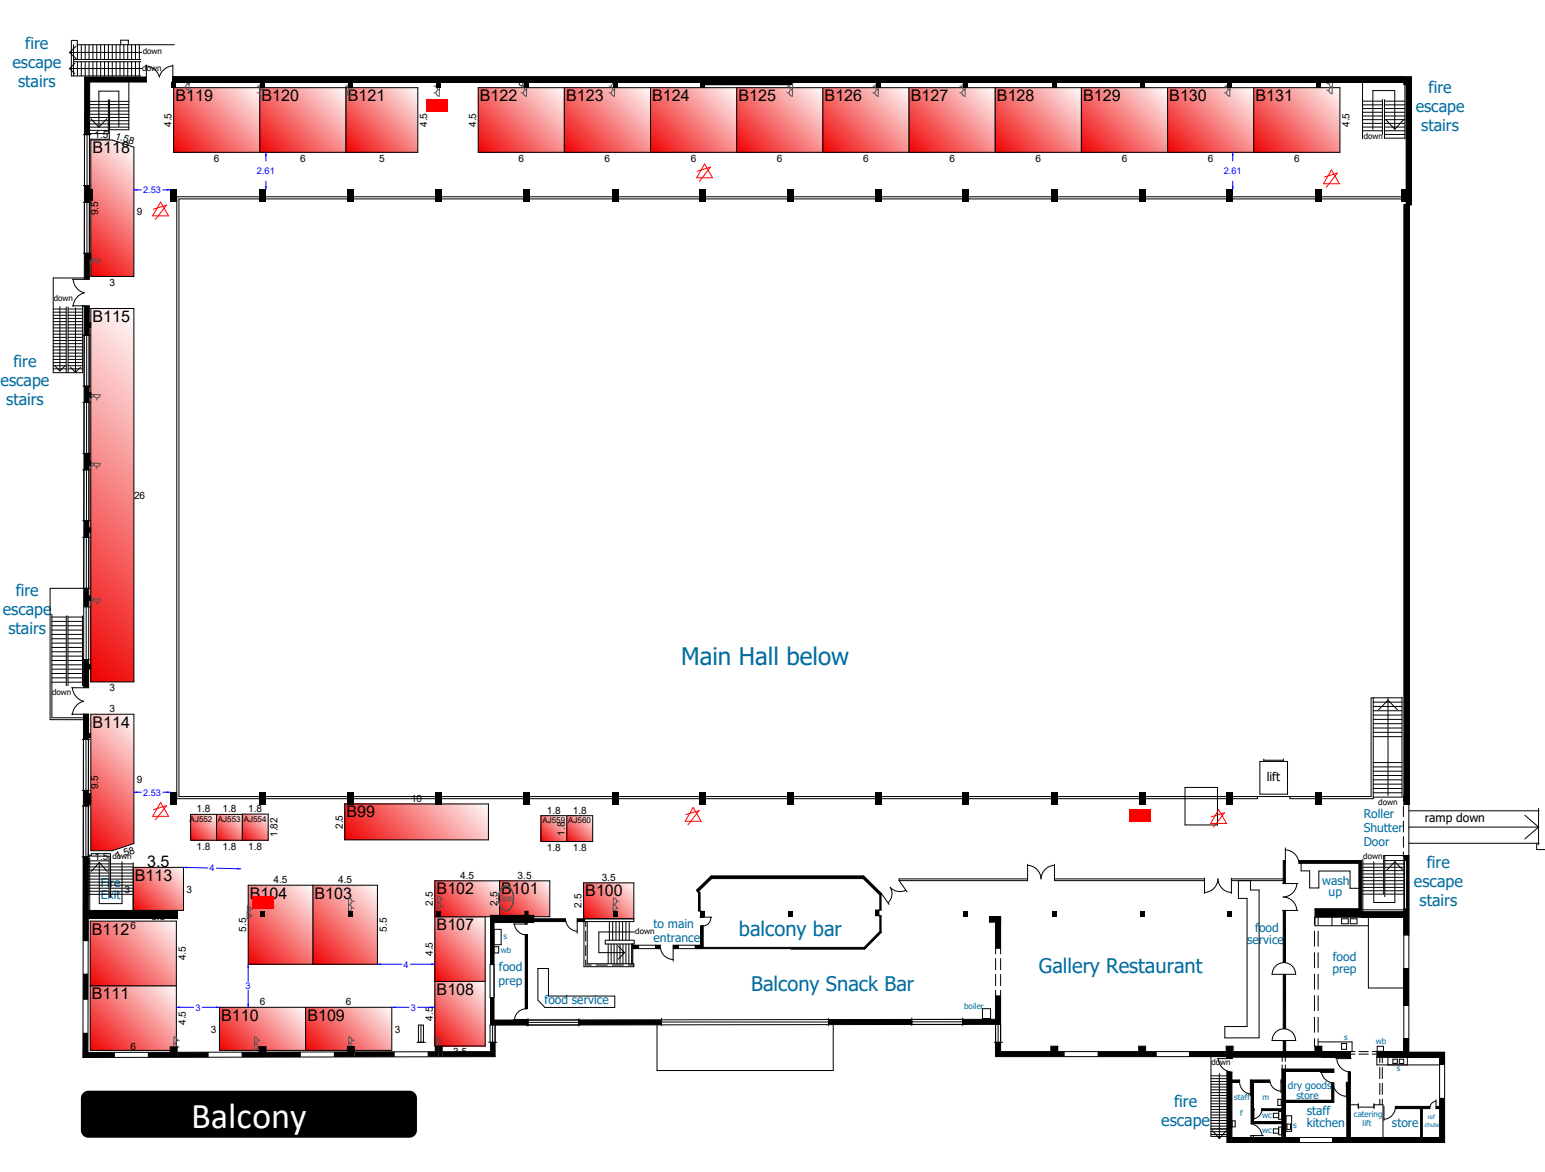

15 - 16 OCTOBER 2022

SKIPS

Evacuation Point B

Pay Booth

Trade Gate
Open Friday 11am
(Remains Open 24-7)

Camping Gate Entrance
Fri: 2pm till 9pm
Sat & Sun: 7am - 8.30am

- Toilets
- Toilets including Disabled
- Baby Changing
- Catering
- Showers
- First Aid

← TO UTTOXETER

A.518

TO STAFFORD →

Helmet Park Pay Booth

Evacuation Point C

Main Car Park