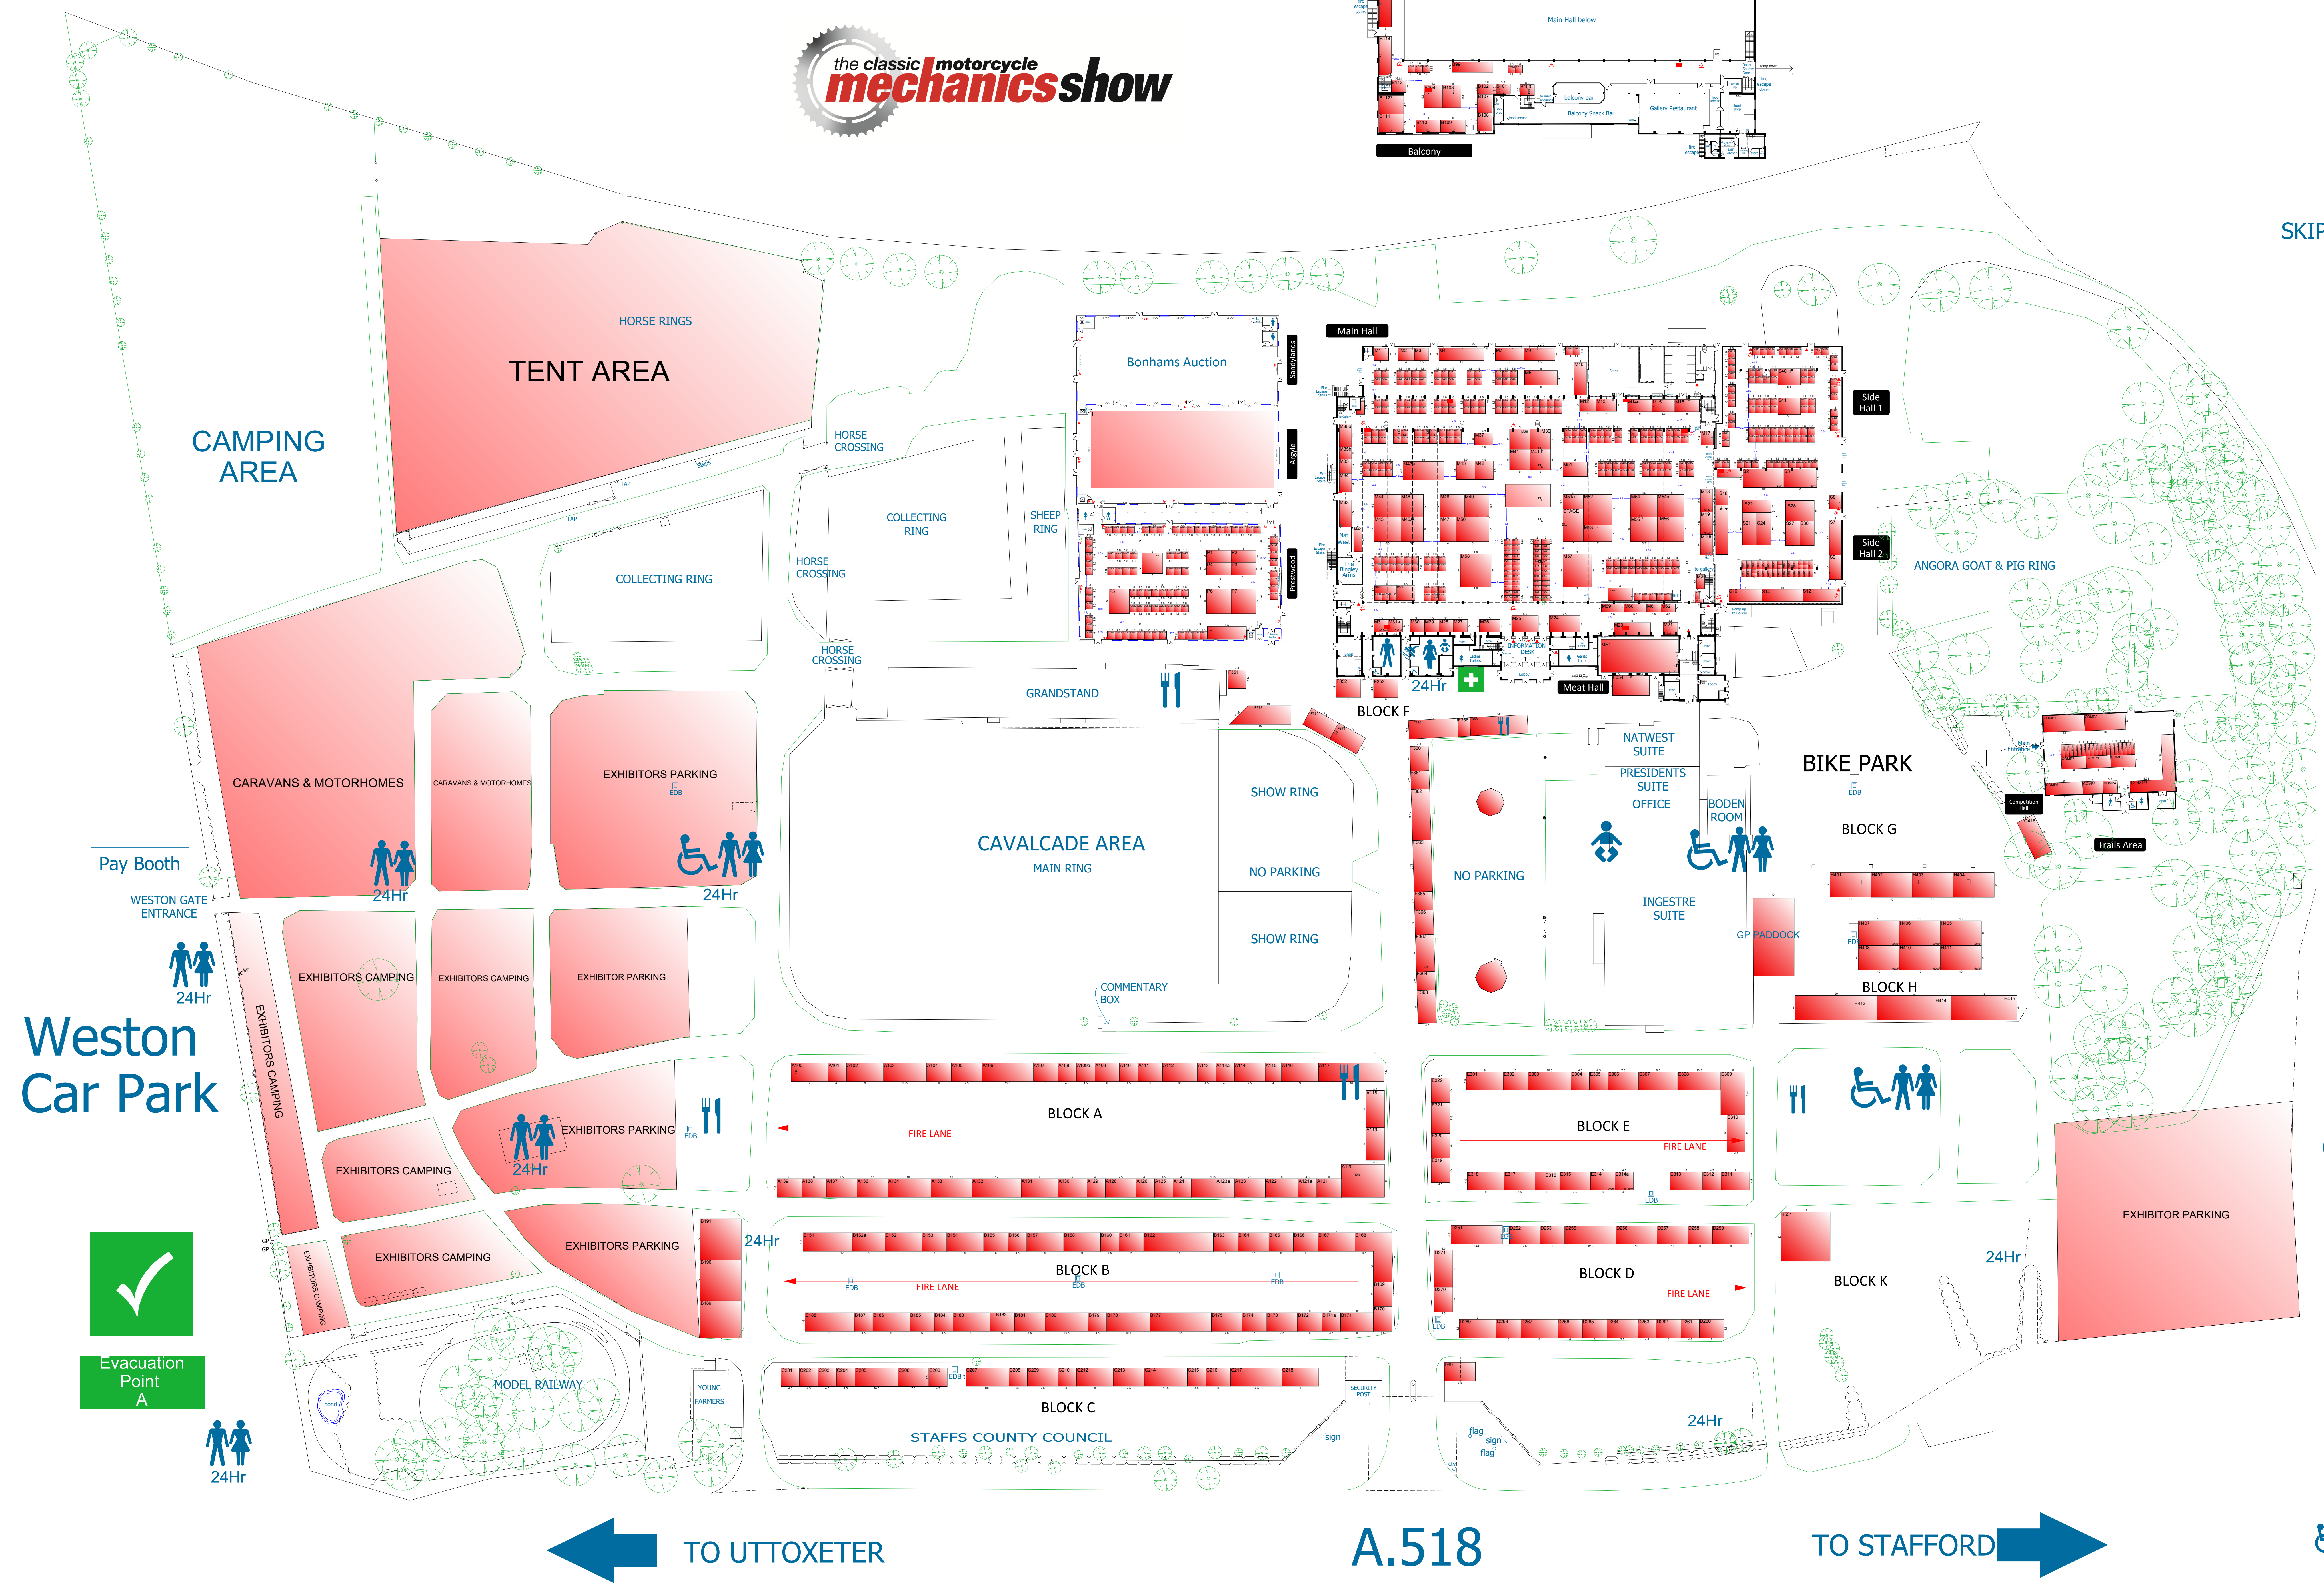

15 - 16 OCTOBER 2022

SKIPS

Evacuation Point B

Pay Booth

Trade Gate
Open Friday 11am
(Remains Open 24-7)

Camping Gate Entrance
Fri: 2pm till 9pm
Sat & Sun: 7am - 8.30am

- Toilets
- Toilets including Disabled
- Baby Changing
- Catering
- Showers
- First Aid

← TO UTTOXETER

A.518

TO STAFFORD →

Helmet Park Pay Booth

Evacuation Point C

Main Car Park